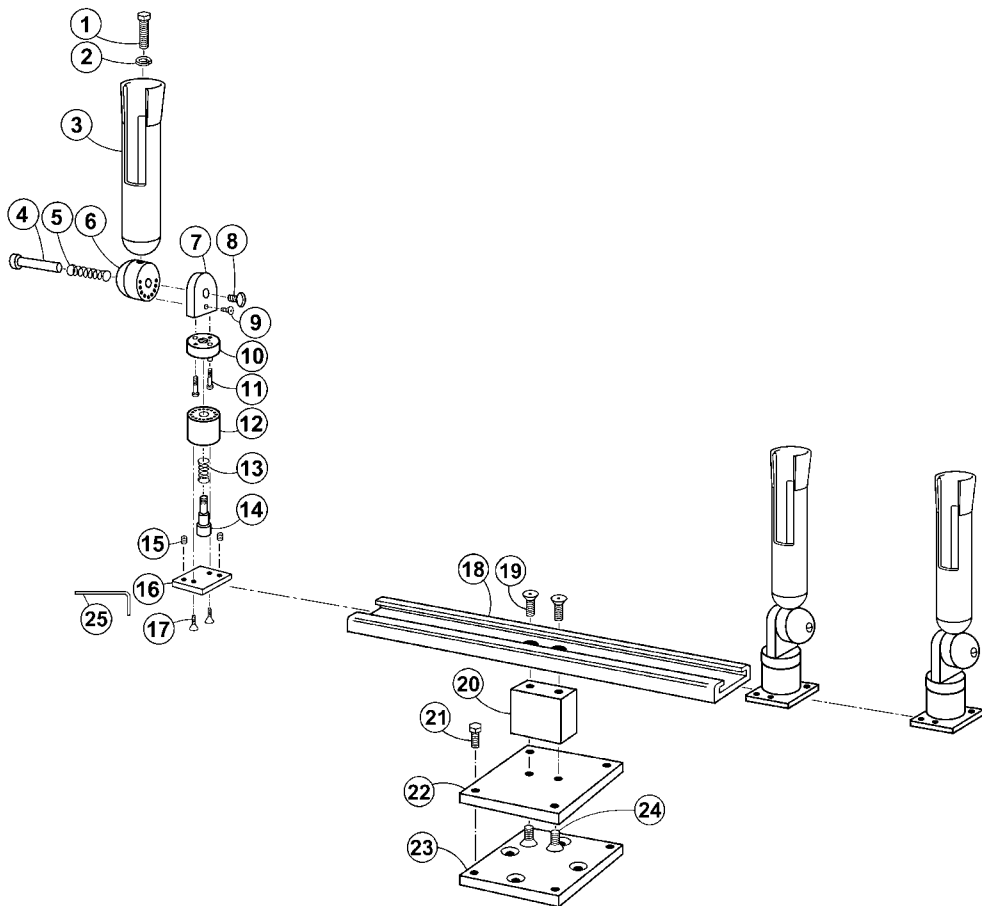

Triple Quik-Draw Pedestal Mount Rod Holders

Parts List
RH03444

Detail No.	Description	Qty.	Order By Part No.
1	1/2-20 x 2 in. HHCS Bolts	3	2351
2	1/2 in. Lock Washers	3	2241
3	Tube w/ Cap & Plugs	3	50444
4	1/2 x 2-1/2 in. Pivot Pins	3	55555
5	Multi-Set Barrel Springs	3	2600
6	Multi-Set Barrel	3	55551
7	Multi-Set Igloos	3	55550
8	1/4-20 x 3/8 in. Slot Hd Screws	3	2158
9	1/4-20 x 3/4 in. Fl Hd Cap Screws	3	2009
10	Multi-Axis II Base Upper Half	3	60024
11	1/4-20 x 3/4 in. SS SHC Screws	6	2002
12	Multi-Axis II Base Lower Half	3	60023
13	Springs	3	2600
14	1/2 x 3/8-16 x 1 in. SS Shoulder Bolt	3	2147
15	1/4-20 x 1/4 in. Set Screws	6	2261
16	Multi-Axis Base Plate	3	60025
17	1/4-20 x 1 in. Flat Head Screws	6	2009
18	14-1/2 in. Track	1	54034
19	5/16-18 x 3/4 in. Flat Head Screws	2	2371
20	Upright	1	55600
21	1/4-20 x 3/4 in. Hex Head Screws	4	2017
22	4 x 4 in. Stanchion Plate	1	51229
23	4 x 4 in. 8 Hole Mounting Plate	1	MP5004
24	5/16-18 x 1 in. Flat Head Screws	2	2003
25	1/8 in. Allen Wrench	1	2260